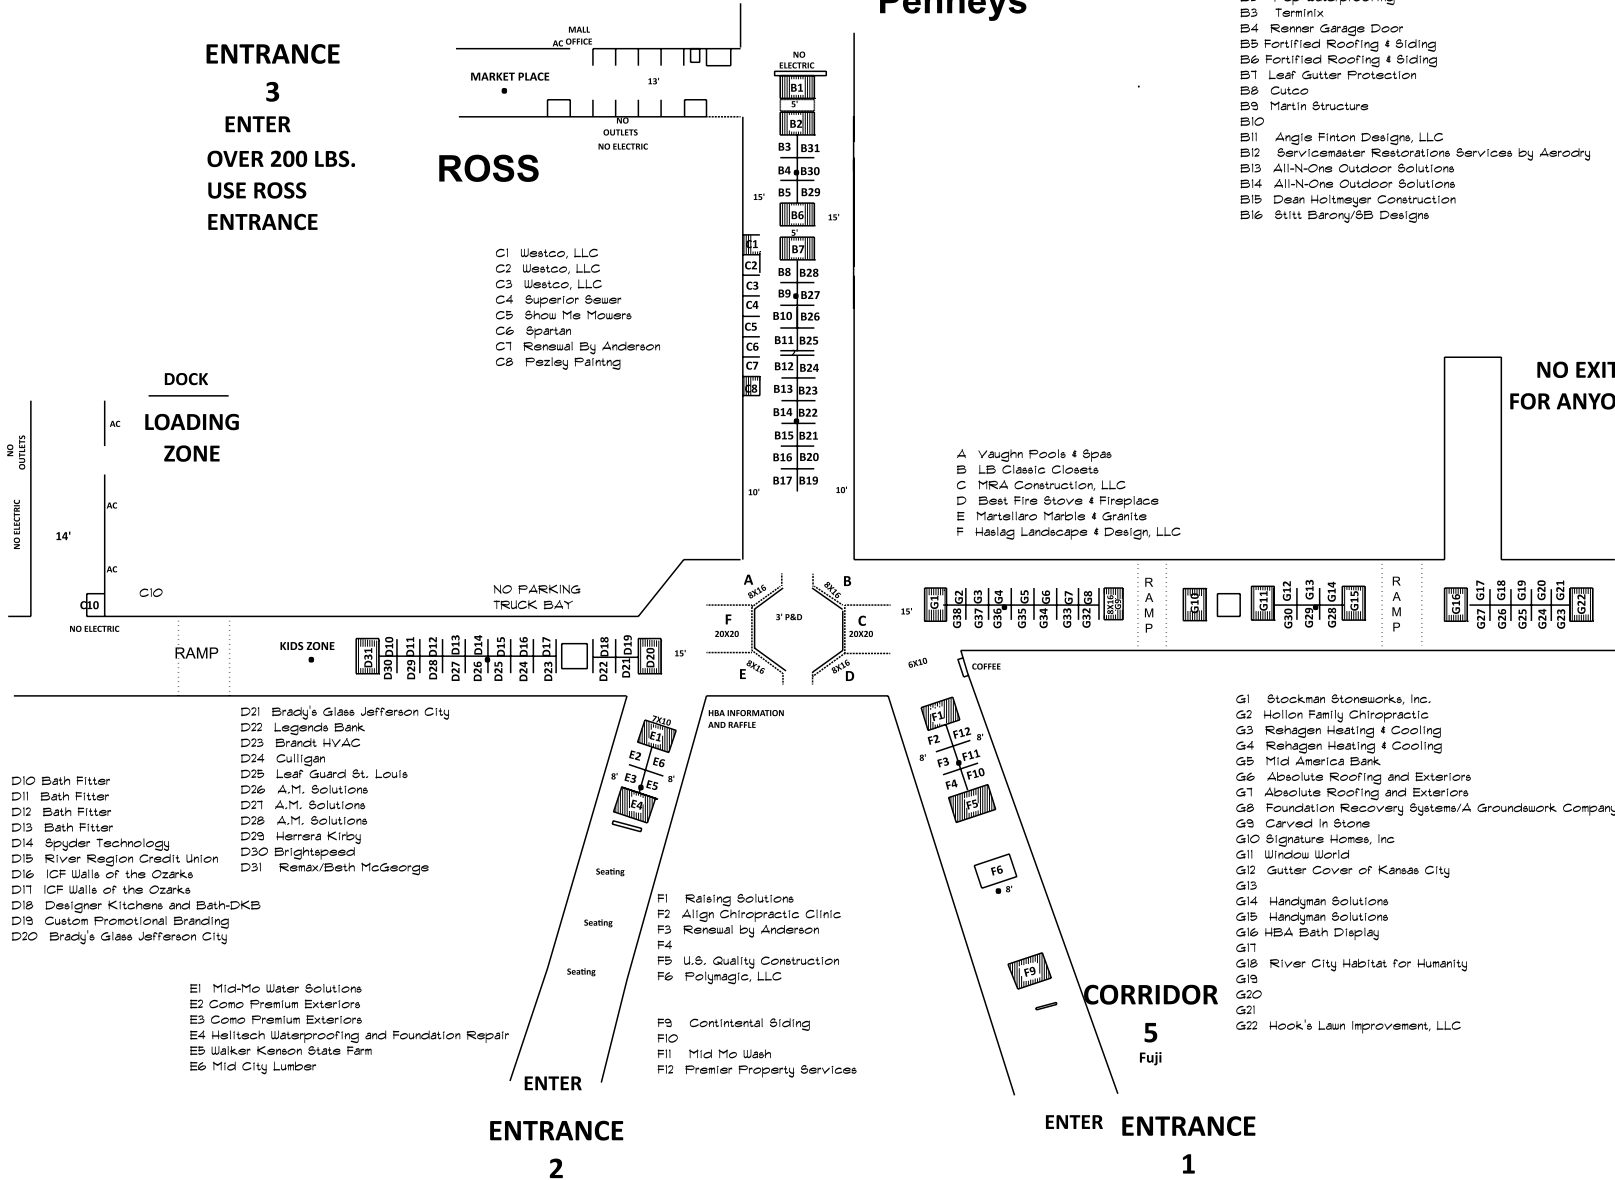

HBA of Central Missouri Home Show

February 21 and 22, 2025

REVISED 1/30/25

Capital Mall
Jefferson City, Mo

B-C-D-G-H 8'x10'
E BOOTHS 7'x10'
F BOOTHS 6'x10'

Penneys

- B1 At Your Service Auto Sales and Accessories
- B2 Pep Waterproofing
- B3 Terminix
- B4 Remner Garage Door
- B5 Fortified Roofing & Siding
- B6 Fortified Roofing & Siding
- B7 Leaf Gutter Protection
- B8 Curoc
- B9 Martin Structure
- B10
- B11 Angle Finton Designs, LLC
- B12 Servicemaster Restorations Services by Aerody
- B13 All-N-One Outdoor Solutions
- B14 All-N-One Outdoor Solutions
- B15 Dean Holtmeyer Construction
- B16 Stitt Barony/BB Designs
- B17 Scott's Home Solutions
- B18 Kerry Branon Remodeling & Design
- B20 Muenk's Insulation, LLC
- B21 Troesser Landcare & Landscaping
- B22 Schaefer Electric, LLC
- B23 US Rent-It
- B24 Winterdent & Company
- B25 Jefferson Bank
- B26 Beautiful Homes Interiors
- B27 Martin Structure
- B28 Green Space Insulation
- B29 Fortified Roofing & Siding
- B30 Barnhouse Tool & Equipment
- B31 Barnhouse Tool & Equipment

ENTRANCE 3
ENTER
OVER 200 LBS.
USE ROSS
ENTRANCE

ROSS

- C1 Westco, LLC
- C2 Westco, LLC
- C3 Westco, LLC
- C4 Superior Sewer
- C5 Show Me Mowers
- C6 Spartan
- C7 Renewal By Anderson
- C8 Pezley Painting

- A Vaughn Pools & Spas
- B LB Classic Closets
- C MRA Construction, LLC
- D Best Fire Stove & Fireplace
- E Martellaro Marble & Granite
- F Haslag Landscape & Design, LLC

NO EXIT FOR ANYONE

DILLARDS

- D21 Brady's Glass Jefferson City
- D22 Legende Bank
- D23 Brandt HVAC
- D24 Culligan
- D25 Leaf Guard St. Louis
- D26 A.M. Solutions
- D27 A.M. Solutions
- D28 A.M. Solutions
- D29 Herrera Kirby
- D30 Brightspeed
- D31 Remax/Beth McGeorge
- D10 Bath Fitter
- D11 Bath Fitter
- D12 Bath Fitter
- D13 Bath Fitter
- D14 Spynr Technology
- D15 River Region Credit Union
- D16 ICF Walls of the Ozarks
- D17 ICF Walls of the Ozarks
- D18 Designer Kitchens and Bath-DKB
- D19 Custom Promotional Branding
- D20 Brady's Glass Jefferson City

- E1 Mid-Mo Water Solutions
- E2 Como Premium Exteriors
- E3 Como Premium Exteriors
- E4 Helttech Waterproofing and Foundation Repair
- E5 Walker-Kerson State Farm
- E6 Mid City Lumber

- F1 Raising Solutions
- F2 Align Chiropractic Clinic
- F3 Renewal by Anderson
- F4
- F5 U.S. Quality Construction
- F6 Polymagic, LLC
- F9 Continental Siding
- F10
- F11 Mid Mo Wash
- F12 Premier Property Services

- G1 Stockman Stoneworks, Inc.
- G2 Holton Family Chiropractic
- G3 Rehagen Heating & Cooling
- G4 Rehagen Heating & Cooling
- G5 Mid America Bank
- G6 Absolute Roofing and Exteriors
- G7 Absolute Roofing and Exteriors
- G8 Foundation Recovery Systems/A Groundwork Company
- G9 Carved In Stone
- G10 Signature Homes, Inc
- G11 Window World
- G12 Gutter Cover of Kansas City
- G13
- G14 Handyman Solutions
- G15 Handyman Solutions
- G16 HBA Bath Display
- G17
- G18 River City Habitat for Humanity
- G19
- G20
- G21
- G22 Hook's Lawn Improvement, LLC

- G23
- G24
- G25
- G26
- G27
- G28 Handyman Solutions
- G29 Luecke's Roofing
- G30 Luecke's Roofing
- G32 Border X'Pressions
- G33 Border X'Pressions
- G34 B 4 H Well Drilling
- G35 B 4 H Well Drilling
- G36 Hawthorne Bank
- G37 Missouri Solar Applications, LLC
- G38 Concrete Design Concepts